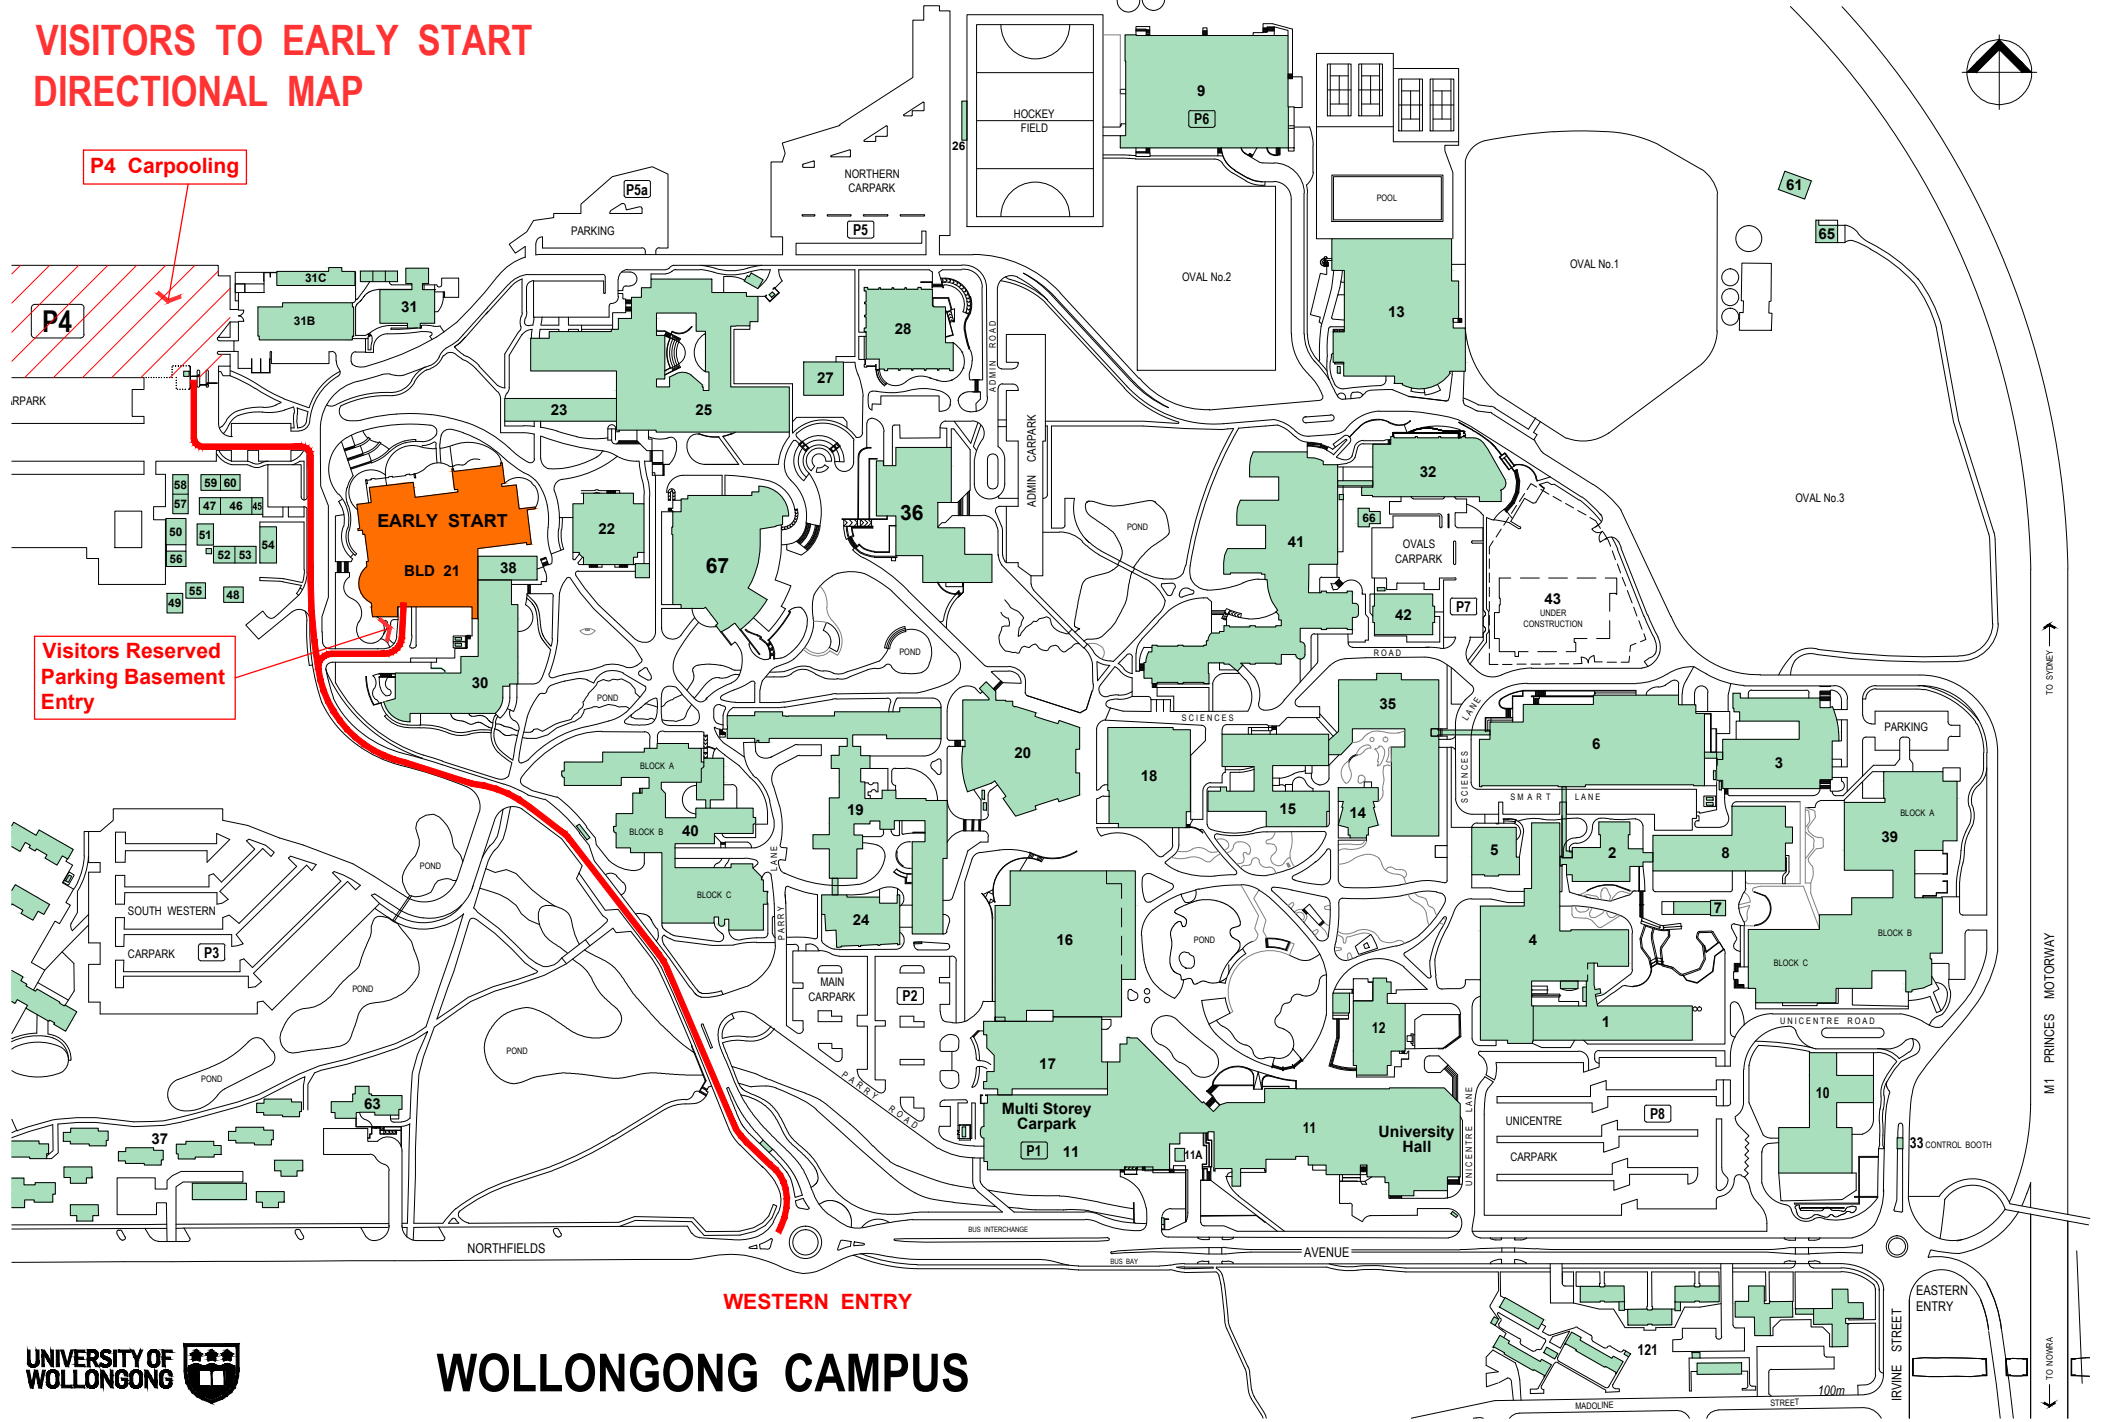

VISITORS TO EARLY START DIRECTIONAL MAP

P4 Carpooling

Visitors Reserved
Parking Basement
Entry

WESTERN ENTRY

WOLLONGONG CAMPUS